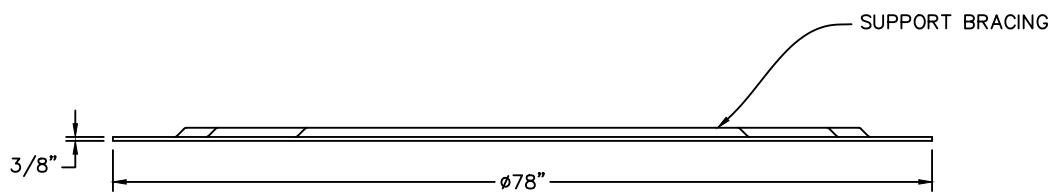

TOP VIEW

SIDE VIEW

STEELE PLASTICS, LLC  
 1280 Sturgis Road  
 Conway, AR 72034  
 (501) 327-5122 Fax (501) 327-0807

TITLE 72" SOLID FRP COVER	
PROJECT	JOB NO.
CUSTOMER	P.O. NO.
	DWG. NO. CVF72SLD