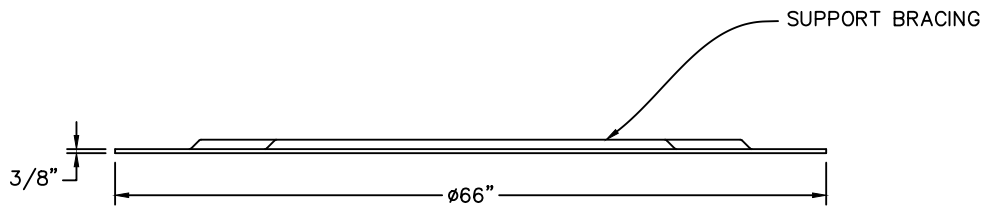

TOP VIEW

SIDE VIEW

STEELE PLASTICS, LLC  
 1280 Sturgis Road  
 Conway, AR 72034  
 (501) 327-5122 Fax (501) 327-0807

TITLE 60" SOLID FRP COVER

PROJECT

JOB NO.

P.O. NO.

CUSTOMER