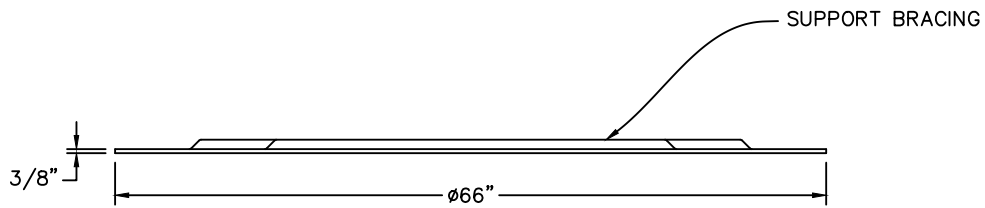

TOP VIEW

SIDE VIEW

STEELE PLASTICS, LLC
 1280 Sturgis Road
 Conway, AR 72034
 (501) 327-5122 Fax (501) 327-0807

TITLE 60" SOLID FRP COVER	
PROJECT	JOB NO.
CUSTOMER	P.O. NO.
	DWG. NO. CVF60SLDG