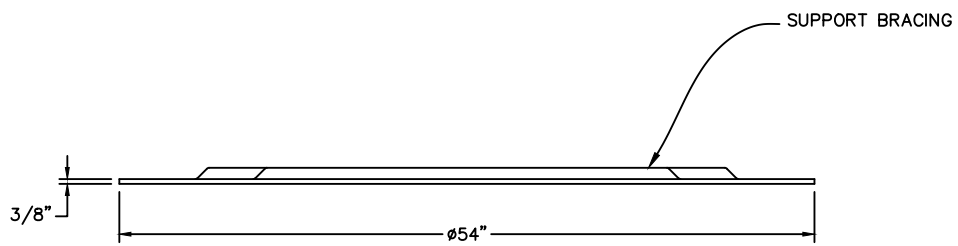

TOP VIEW

SIDE VIEW

STEELE PLASTICS, LLC  
 1280 Sturgis Road  
 Conway, AR 72034  
 (501) 327-5122 Fax (501) 327-0807

TITLE 48" SOLID FRP COVER	
PROJECT	JOB NO.
CUSTOMER	P.O. NO.
	DWG. NO. CVF48SLDG