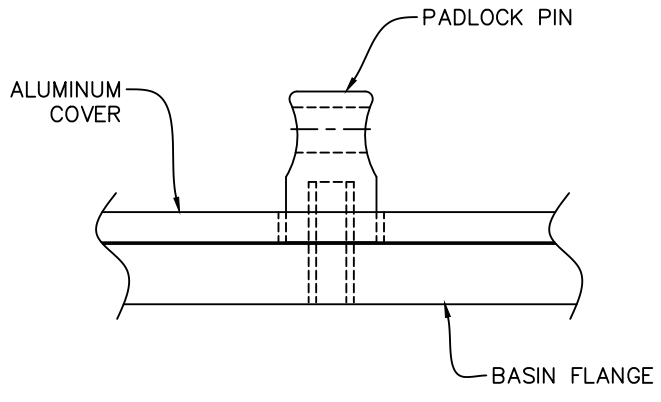

TOP VIEW

DETAILED SIDE VIEW OF PADLOCK PIN INSTALLED

-300 PSF LOAD RATING

STEELE PLASTICS, LLC  
 1280 Sturgis Road  
 Conway, AR 72034  
 (501) 327-5122 Fax (501) 327-0807

|          |  |                                |  |
|----------|--|--------------------------------|--|
| TITLE    |  | 24" ALUMINUM 70/30 SPLIT COVER |  |
| PROJECT  |  | JOB NO.                        |  |
| CUSTOMER |  | P.O. NO.                       |  |
|          |  | DWG. NO. CVA24FM               |  |