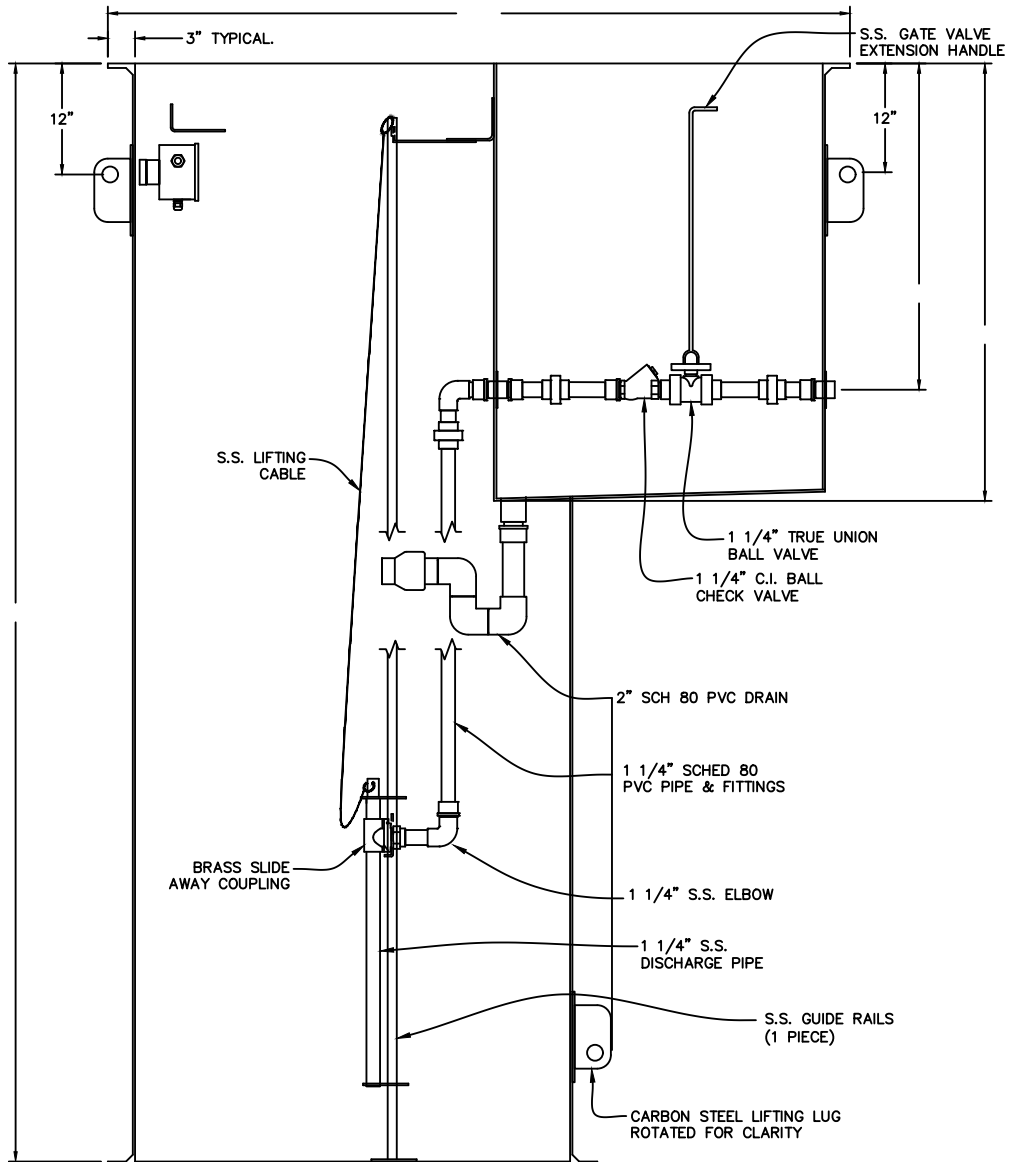

PLAN VIEW

STEELE PLASTICS, INC.
 1280 Sturgis Road
 Conway, AR 72034
 (501) 327-5122 Fax (501) 327-0807

TITLE WET WELL WITH ATTACHED VALVE BOX SIMPLE SPI RAIL SYSTEM-PVC

PROJECT

JOB NO.

P.O. NO.

CUSTOMER

DWG. NO.

SPI125SKH-PVC