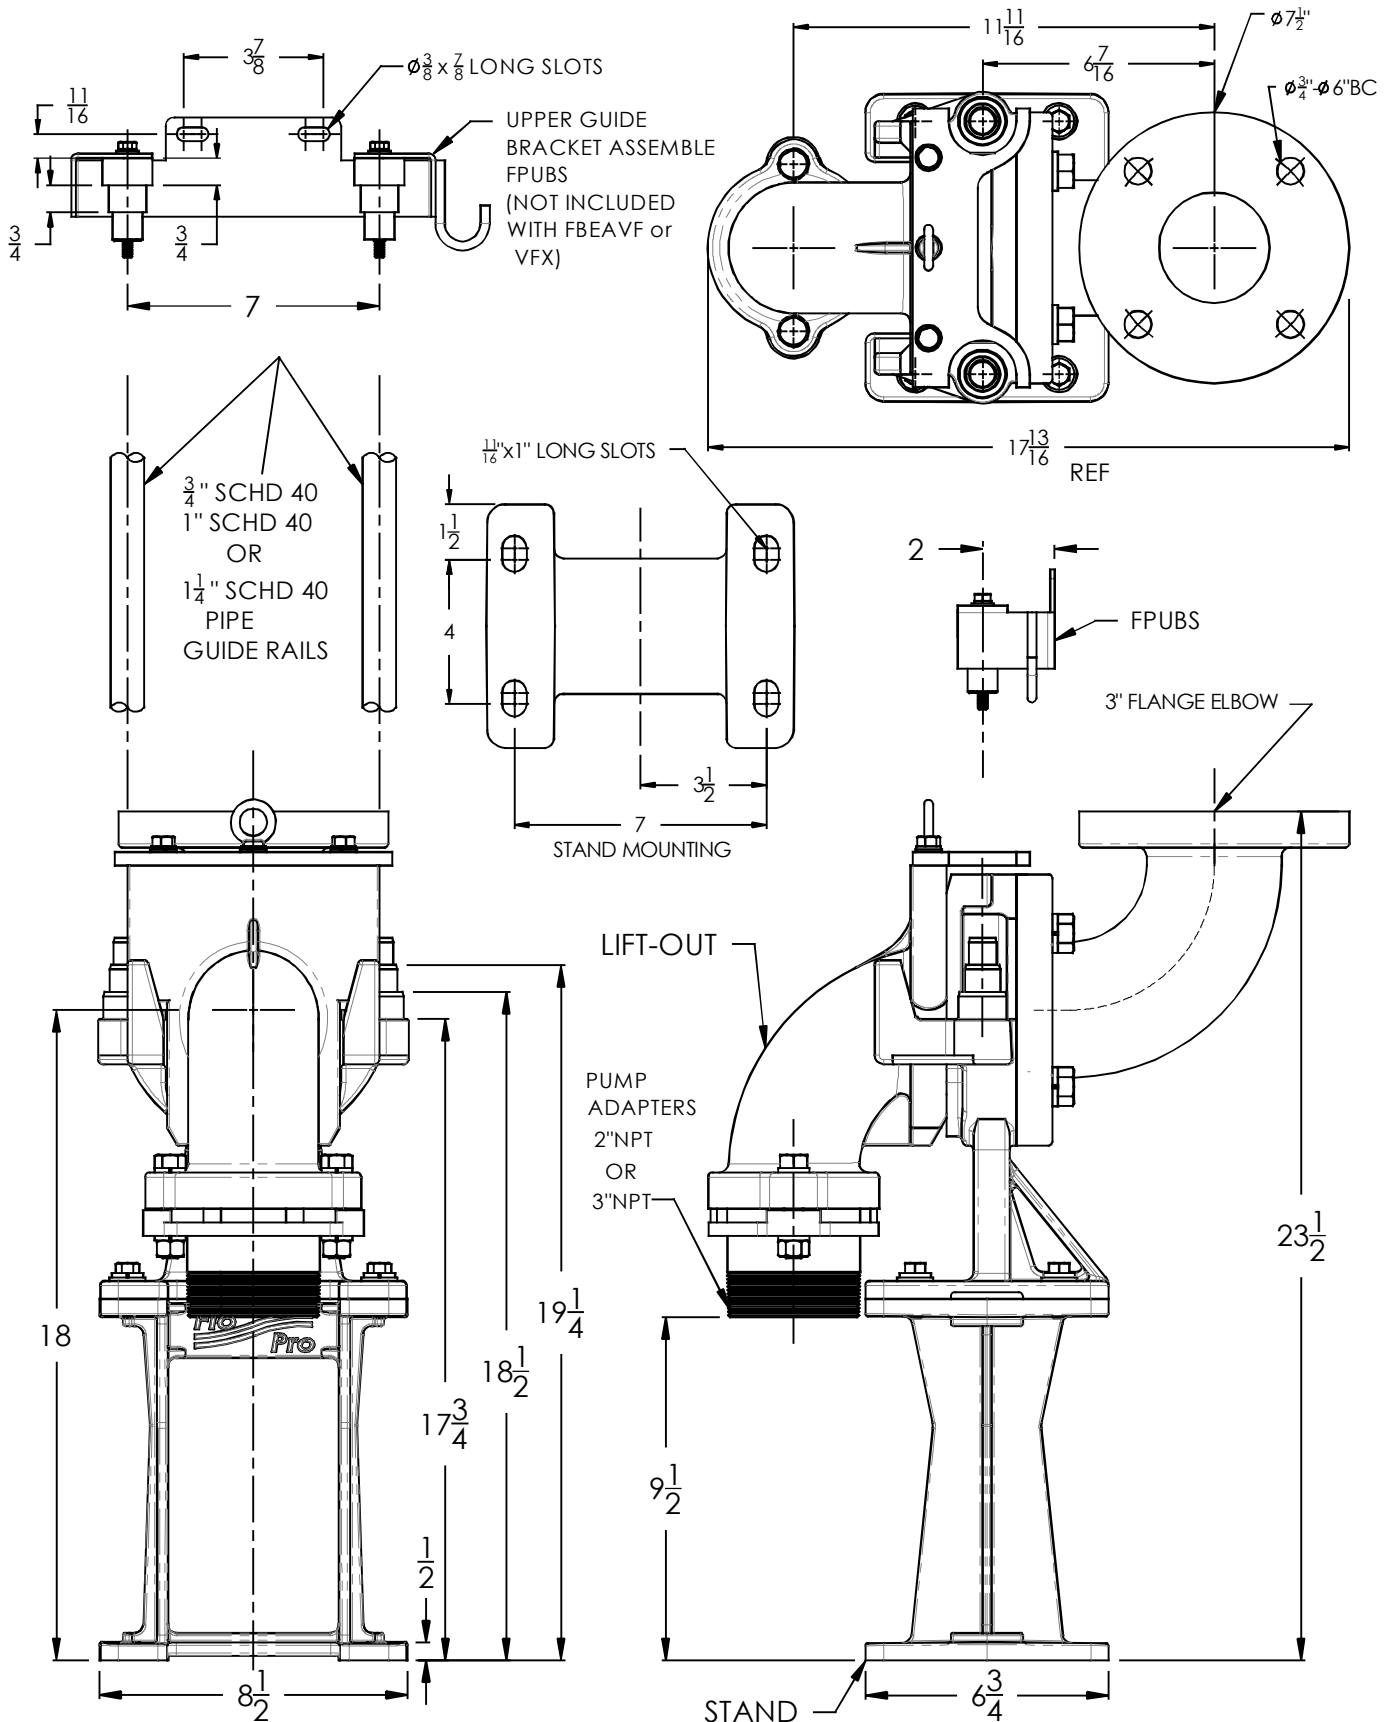

2" x 3", 3" x 3"

www.flo.pro.com

MODELS: FPBEA 300VF - 320VF (X)

BASE ELBOW ASSEMBLY

INSTALLATION DIMENSIONS

Weight allowance: 400 lbs