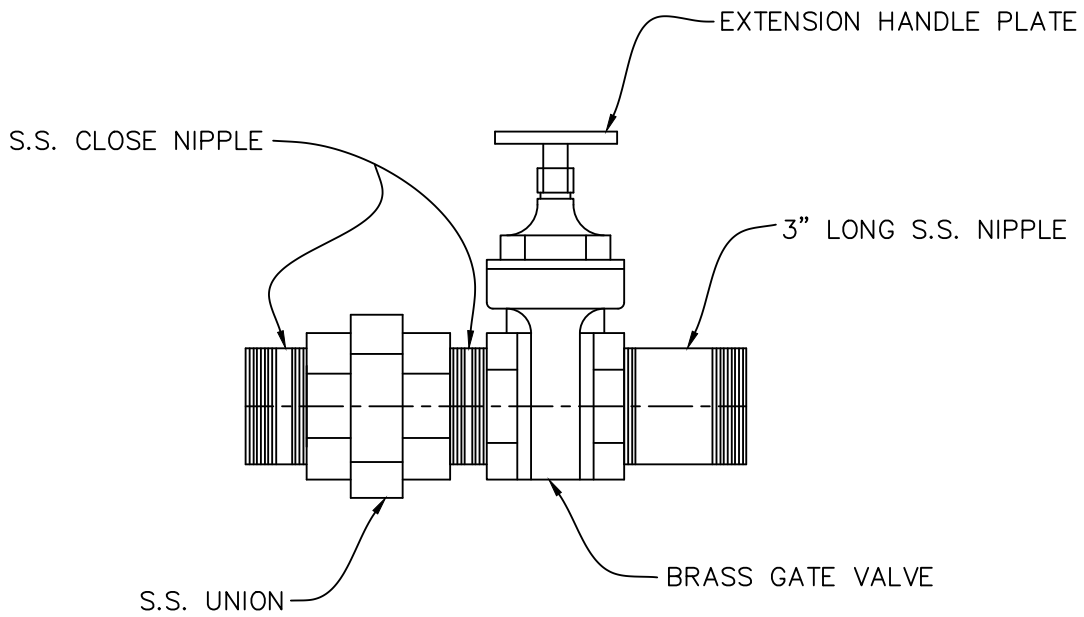

TOP VIEW

SIDE VIEW

STEELE PLASTICS, INC.
 1280 Sturgis Rd.
 Conway, AR 72034
 (501) 327-5122 Fax (501) 327-0807

TITLE 2" DIA. STAINLESS STEEL SIMPLEX MANIFOLD

PROJECT

JOB NO.

P.O. NO.

CUSTOMER

DWG. NO.

MA-SS200