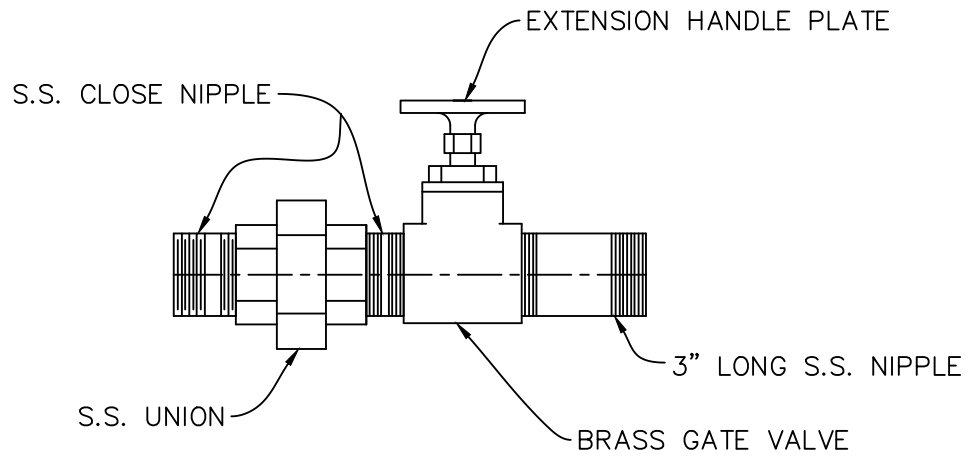

TOP VIEW

SIDE VIEW

STEELE PLASTICS, INC.
 1280 Sturgis Rd.
 Conway, AR 72034
 (501) 327-5122 Fax (501) 327-0807

TITLE 1 1/4" DIA. STAINLESS STEEL SIMPLEX MANIFOLD

PROJECT

JOB NO.

P.O. NO.

CUSTOMER

DWG. NO.

MA-SS125