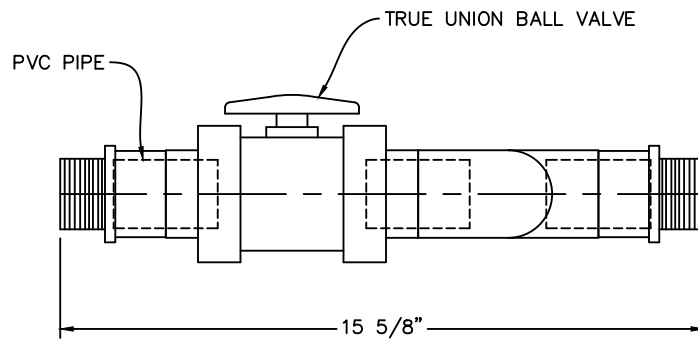

TOP VIEW

SIDE VIEW

STEELE PLASTICS, INC.  
 1280 Sturgis Rd.  
 Conway, AR 72034  
 (501) 327-5122 Fax (501) 327-0807

TITLE	1 1/4" PVC DUPLEX MANIFOLD	
PROJECT		JOB NO.
		P.O. NO.
CUSTOMER		DWG. NO. MA-PD125