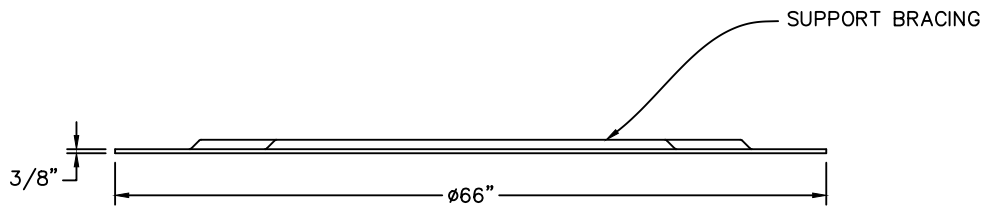

TOP VIEW

SIDE VIEW

STEELE PLASTICS, INC.
1280 Sturgis Rd.
Conway, AR 72034
(501) 327-5122 Fax (501) 327-0807

TITLE 60" SOLID FRP BASIN COVER

PROJECT

JOB NO.

P.O. NO.

CUSTOMER