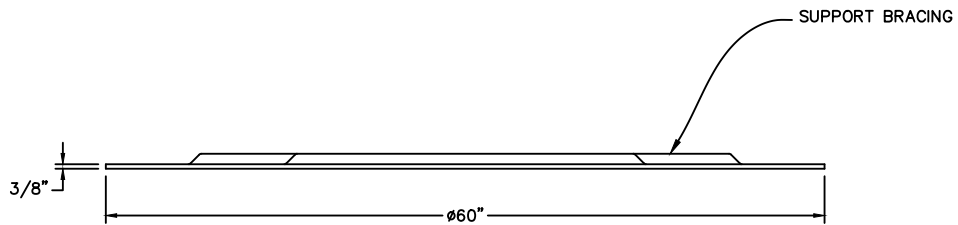

TOP VIEW

SIDE VIEW

STEELE PLASTICS, INC.
 1280 Sturgis Rd.
 Conway, AR 72034
 (501) 327-5122 Fax (501) 327-0807

TITLE 54" SOLID FRP BASIN COVER

PROJECT

JOB NO.

P.O. NO.

CUSTOMER