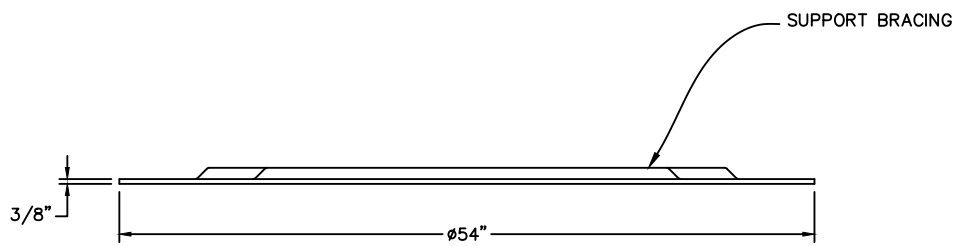

TOP VIEW

SIDE VIEW

STEELE PLASTICS, INC.
 1280 Sturgis Rd.
 Conway, AR 72034
 (501) 327-5122 Fax (501) 327-0807

TITLE 48" SOLID FRP BASIN COVER

PROJECT

JOB NO.

P.O. NO.

CUSTOMER