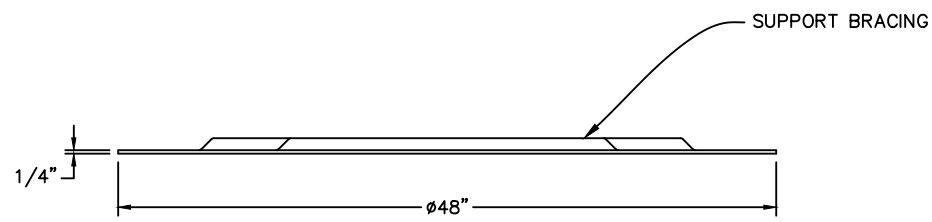

TOP VIEW

SIDE VIEW

STEELE PLASTICS, INC.
 1280 Sturgis Rd.
 Conway, AR 72034
 (501) 327-5122 Fax (501) 327-0807

TITLE 42" SOLID FRP BASIN COVER	
PROJECT	JOB NO.
CUSTOMER	P.O. NO.
	DWG. NO. CVF42SLDG