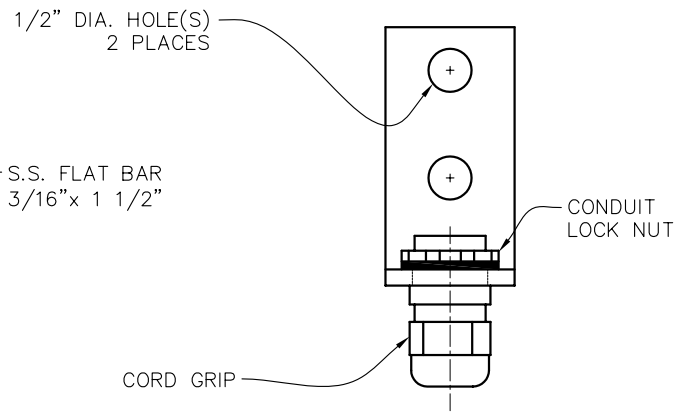

SIDE VIEW

FRONT VIEW

7/8" DIA. HOLES  
(3 PLACES)

BOTTOM VIEW

STEELE PLASTICS, INC.  
P.O. Box 1076 / 1280 Sturgis Rd.  
Conway, AR 72033  
(501) 327-5122 Fax (501) 327-0807

TITLE STAINLESS STEEL 3 HOLE MFS FLOAT BRACKET

PROJECT

JOB NO.

PART NO.

CUSTOMER

DWG. NO.

FLTBKT-3