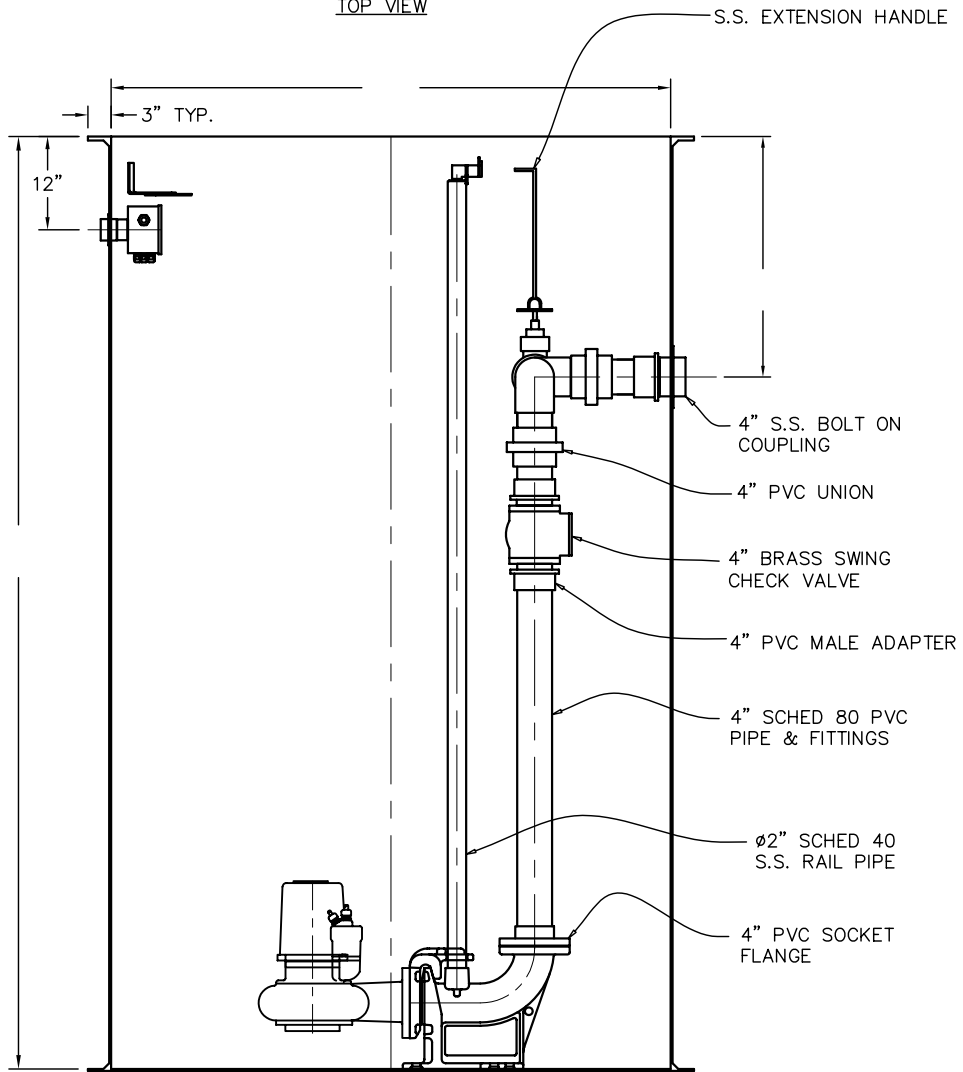

TOP VIEW

SIDE VIEW

STEELE PLASTICS, INC.
 P.O. Box 1076 / 1280 Sturgis Rd.
 Conway, AR 72033
 (501) 327-5122 Fax (501) 327-0807

TITLE	FREE FLOW DUPLEX RAIL BASES – PVC	
PROJECT		JOB NO.
		P.O. NO.
CUSTOMER		DWG. NO. 0400HPVC