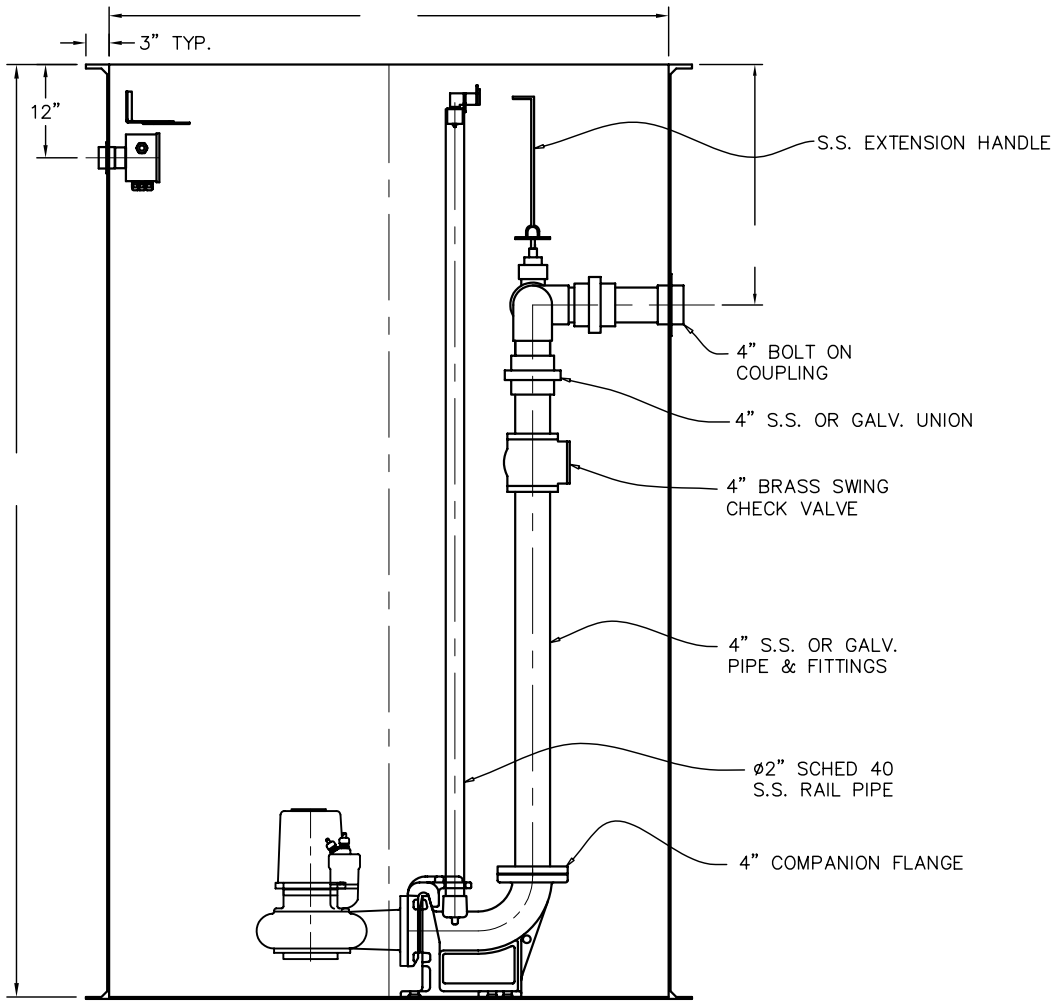

TOP VIEW

SIDE VIEW

STEELE PLASTICS, INC.  
 P.O. Box 1076 / 1280 Sturgis Rd.  
 Conway, AR 72033  
 (501) 327-5122 Fax (501) 327-0807

TITLE	FREE FLOW DUPLEX RAIL BASES – S.S./Galv.	
PROJECT		JOB NO.
		P.O. NO.
CUSTOMER		DWG. NO. 0400HMTL