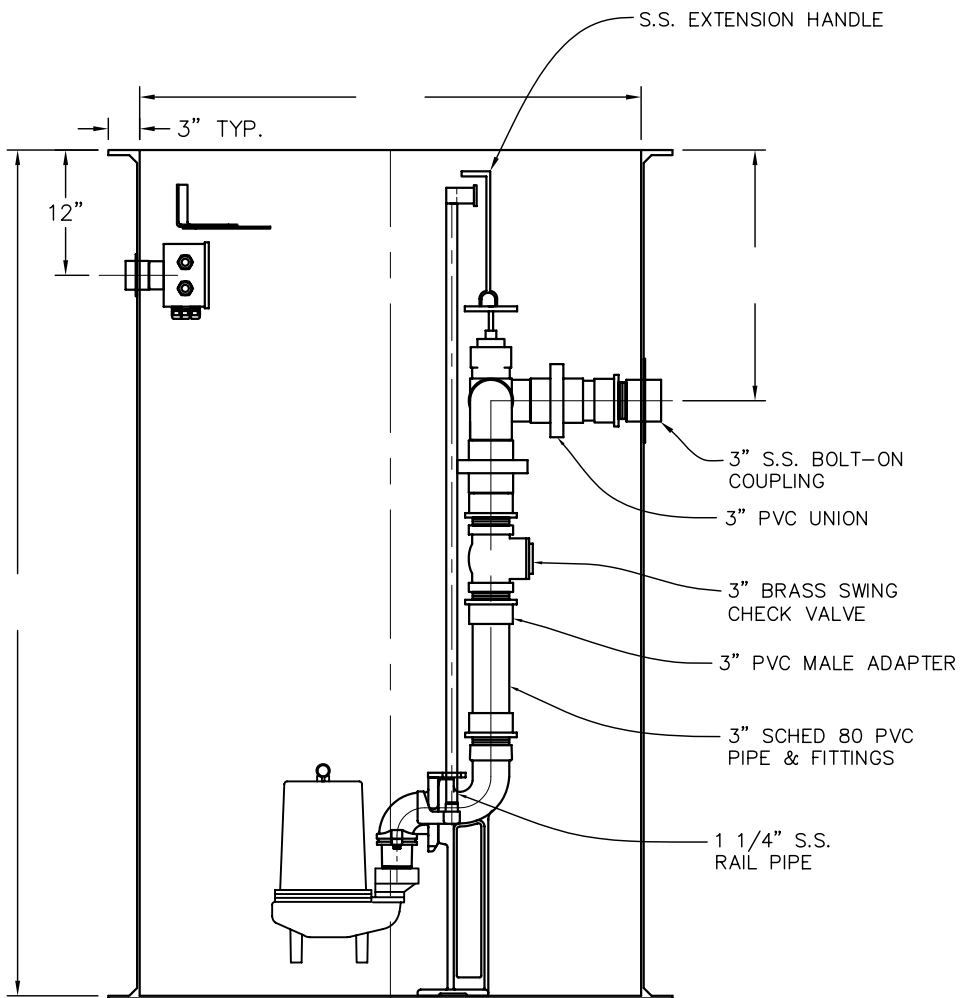

TOP VIEW

SIDE VIEW

STEELE PLASTICS, INC.
 P.O. Box 1076 / 1280 Sturgis Rd.
 Conway, AR 72033
 (501) 327-5122 Fax (501) 327-0807

TITLE		FREE FLOW DUPLEX RAIL BASES - PVC	
PROJECT		JOB NO.	
CUSTOMER		P.O. NO.	
		DWG. NO. 0300VPVC	