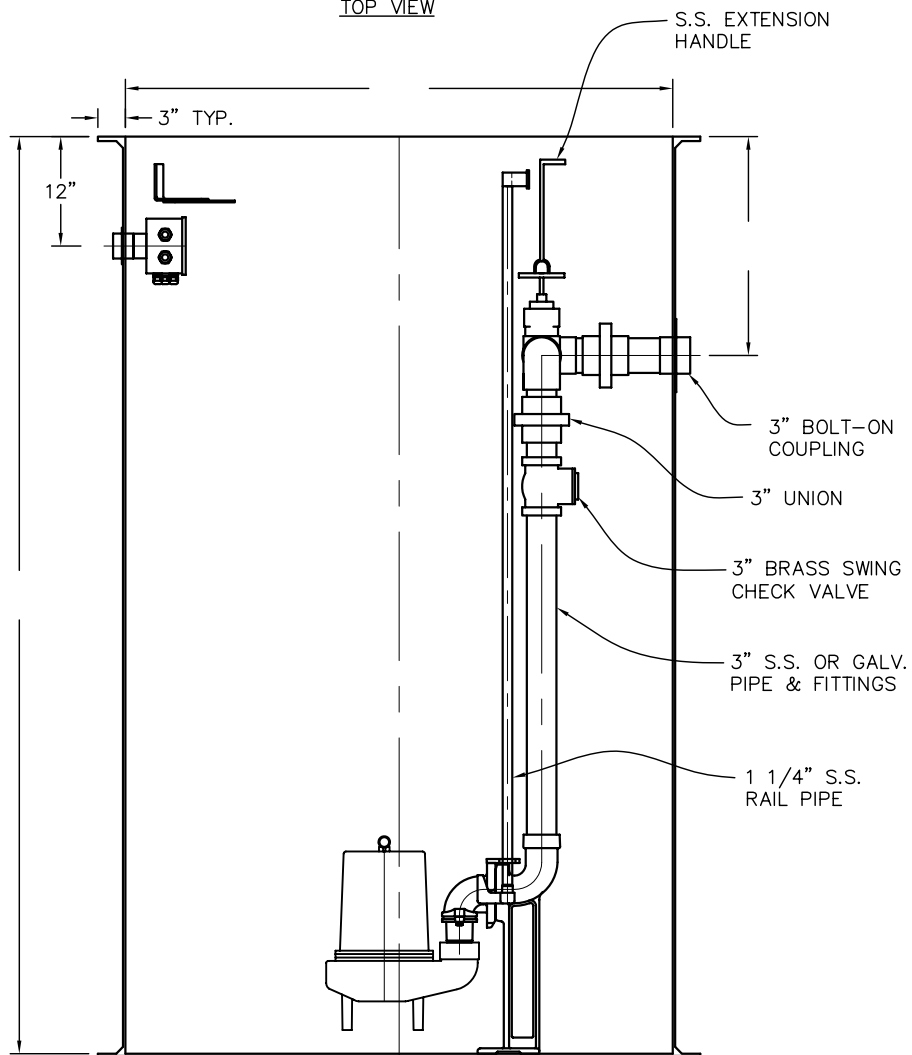

TOP VIEW

SIDE VIEW

STEELE PLASTICS, INC.
 P.O. Box 1076 / 1280 Sturgis Rd.
 Conway, AR 72033
 (501) 327-5122 Fax (501) 327-0807

TITLE	FREE FLOW DUPLEX RAIL BASES - S.S./Galv.	
PROJECT		
CUSTOMER	JOB NO.	
	P.O. NO.	
	DWG. NO.	0300VMTL