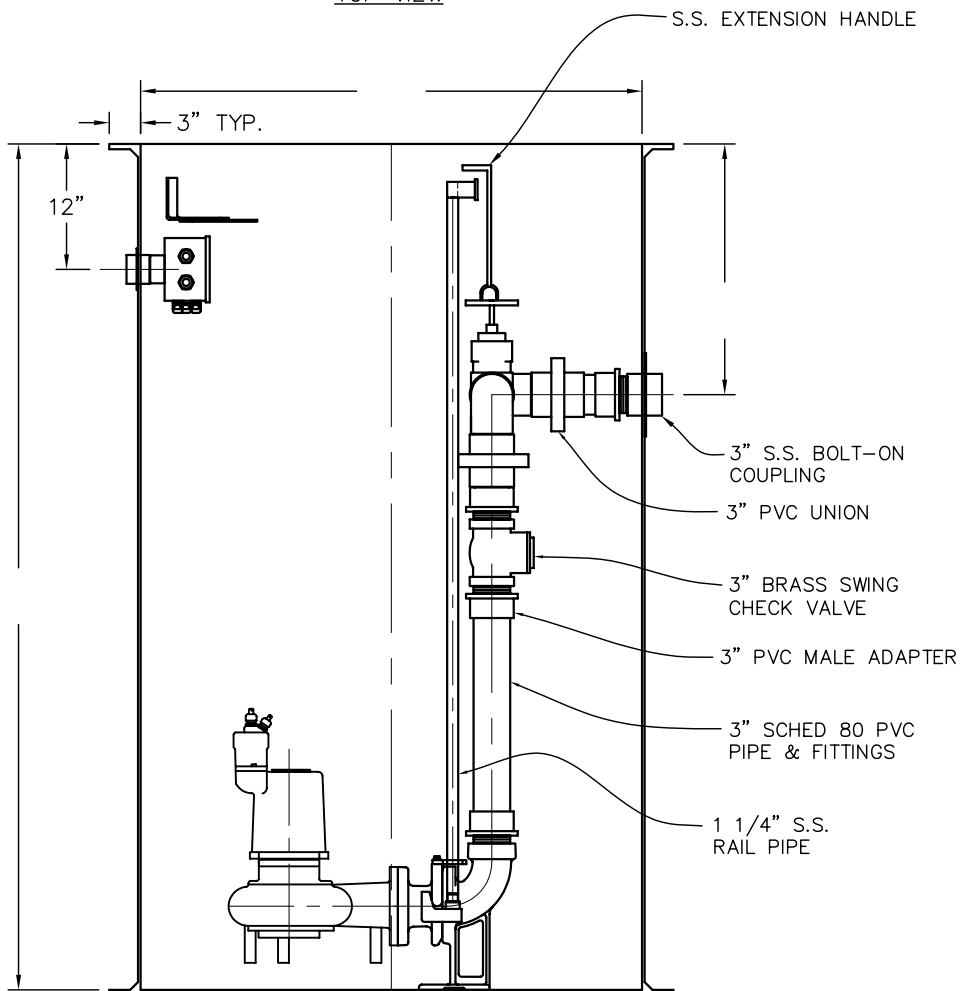

TOP VIEW

SIDE VIEW

STEELE PLASTICS, INC.  
 P.O. Box 1076 / 1280 Sturgis Rd.  
 Conway, AR 72033  
 (501) 327-5122 Fax (501) 327-0807

TITLE		FREE FLOW DUPLEX RAIL BASES - PVC	
PROJECT		JOB NO.	
CUSTOMER		P.O. NO.	
		DWG. NO. 0300HPVC	