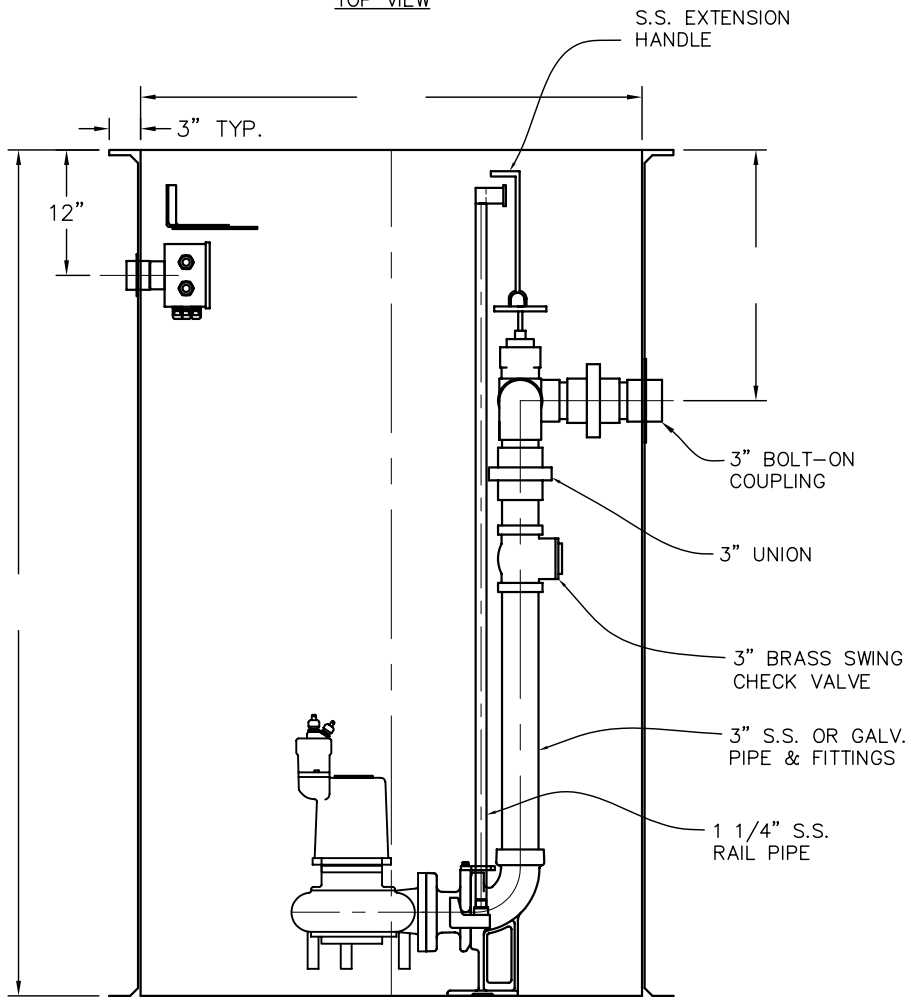

TOP VIEW

SIDE VIEW

STEELE PLASTICS, INC.
 P.O. Box 1076 / 1280 Sturgis Rd.
 Conway, AR 72033
 (501) 327-5122 Fax (501) 327-0807

TITLE		FREE FLOW DUPLEX RAIL BASES - S.S./Galv.
PROJECT		
CUSTOMER		
JOB NO.		
P.O. NO.		
DWG. NO.		0300HMTL